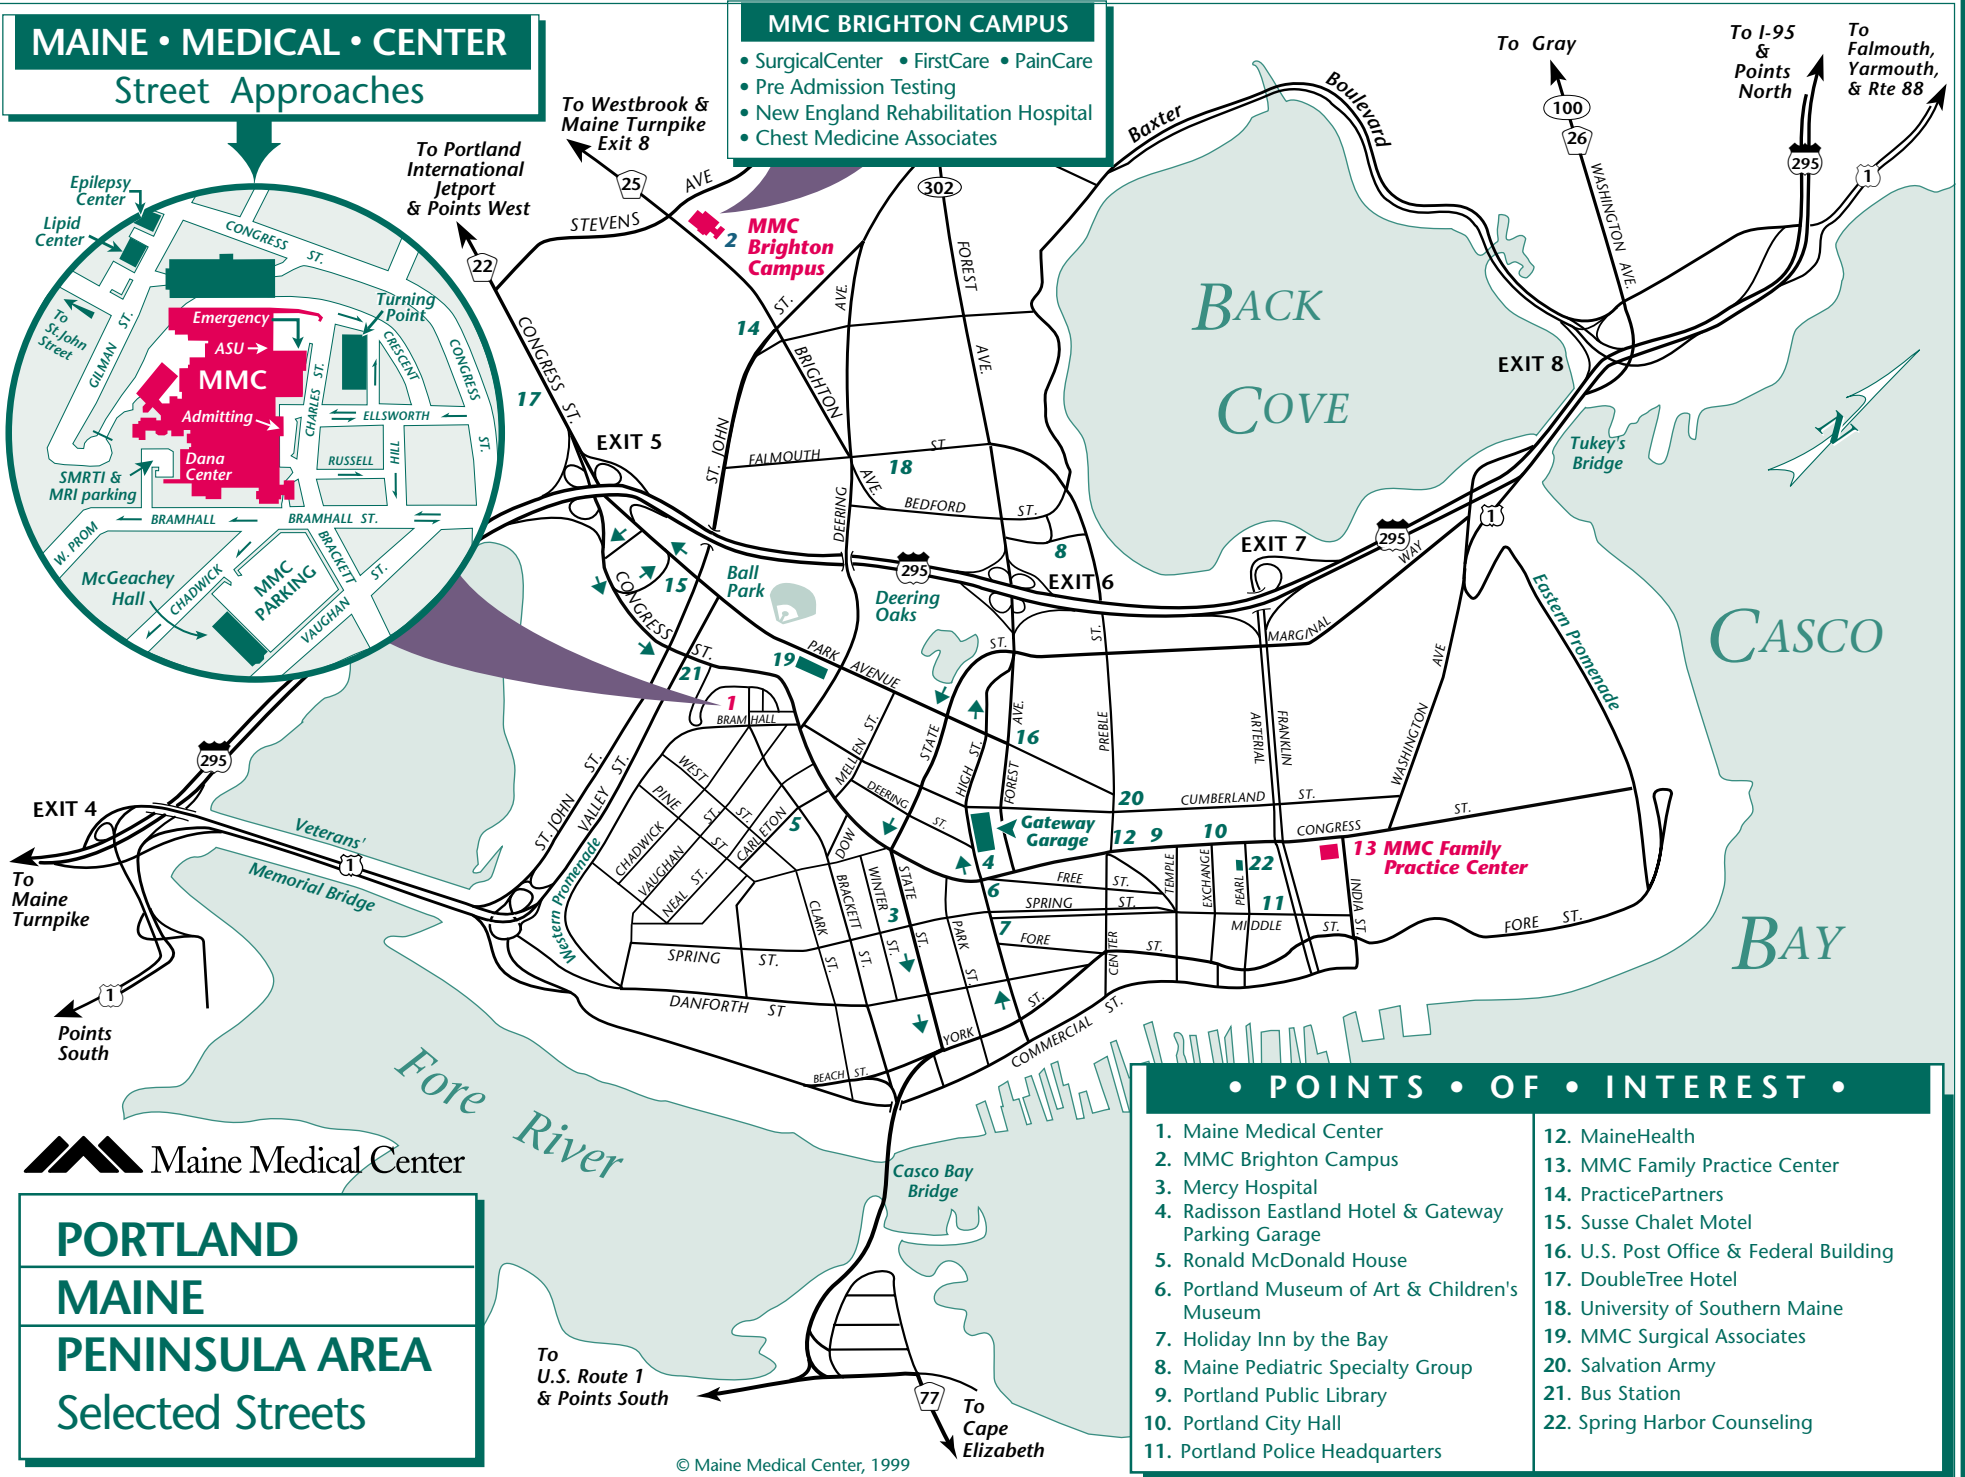

# MAINE • MEDICAL • CENTER

## Street Approaches

## PORTLAND MAINE PENINSULA AREA Selected Streets

### • POINTS • OF • INTEREST •

- |   |   |
|---|---|
| 1. Maine Medical Center                             | 12. MaineHealth                         |
| 2. MMC Brighton Campus                              | 13. MMC Family Practice Center          |
| 3. Mercy Hospital                                   | 14. PracticePartners                    |
| 4. Radisson Eastland Hotel & Gateway Parking Garage | 15. Susse Chalet Motel                  |
| 5. Ronald McDonald House                            | 16. U.S. Post Office & Federal Building |
| 6. Portland Museum of Art & Children's Museum       | 17. DoubleTree Hotel                    |
| 7. Holiday Inn by the Bay                           | 18. University of Southern Maine        |
| 8. Maine Pediatric Specialty Group                  | 19. MMC Surgical Associates             |
| 9. Portland Public Library                          | 20. Salvation Army                      |
| 10. Portland City Hall                              | 21. Bus Station                         |
| 11. Portland Police Headquarters                    | 22. Spring Harbor Counseling            |